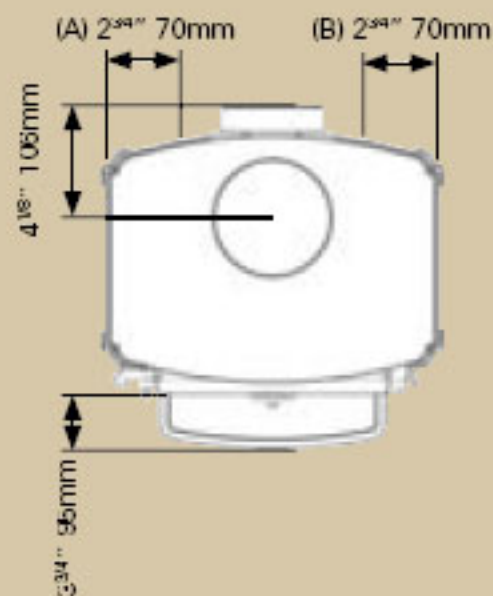

Laurel Green Enamel

Ivory Enamel

Please see page 65 for a picture of the Midnight Blue Brunel 1A burning logs.

Brunel 1A in Matt Black burning logs.

Brunel 1A

Weight: 62kg

Connects with 5" flue pipe using:

Size	With door	Without door
1' straight	4504	4500
2' straight	4505	4501
3' straight	4506	4502
1' 3" – 2' 1" (telescopic)		4542
3' 4" – 4' 6" (telescopic)		4540
Tee piece with end cap		4516

For coloured enamel flue pipe codes see page 62.

Maximum heat output:

To boiler 2.0kW (6,800 BTU's)

To room 2.0kW (6,800 BTU's)

Total 4kW (13,600 BTU's)

(A) and (B) Tapping points for boiler options.