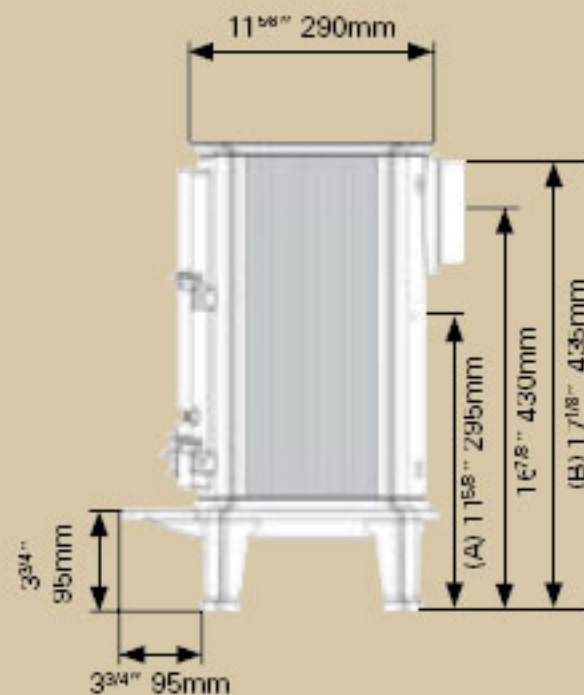

Ivory Brunel 1A burning logs.

CAST IRON

Brunel 1A

Ideal for smaller rooms, the Brunel 1A is the smallest stove in the Stovax cast iron range and designed to fit into a standard 22" high British fireplace. Nonetheless, this model still features Airwash to help keep the glass window clear, full multi-fuel capability and an externally operated riddling grate. There is even an option to fit a boiler to supply domestic hot water.

Key Facts

Multi-fuel (with external riddling)	✓
High efficiency	up to 84%
Ashpan	✓
Airwash	✓
Maximum heat output	4kW (2kW with boiler)
Maximum log length	9 ^{3/4} " (250mm)
Longer leg option	✓
Boiler option	✓ (2kW)
Flue outlet	5" top or rear
Matching flue pipe in four colours	✓

Laurel Green Enamel

Ivory Enamel

Please see page 65 for a picture of the Midnight Blue Brunel 1A burning logs.

Brunel 1A in Matt Black burning logs.

Brunel 1A

Weight: 62kg

Connects with 5" flue pipe using:

Size	With door	Without door
1' straight	4504	4500
2' straight	4505	4501
3' straight	4506	4502
1' 3" – 2' 1" (telescopic)		4542
3' 4" – 4' 6" (telescopic)		4540
Tee piece with end cap		4516

For coloured enamel flue pipe codes see page 62.

Maximum heat output:

To boiler 2.0kW (6,800 BTU's)

To room 2.0kW (6,800 BTU's)

Total 4kW (13,600 BTU's)

(A) and (B) Tapping points for boiler options.