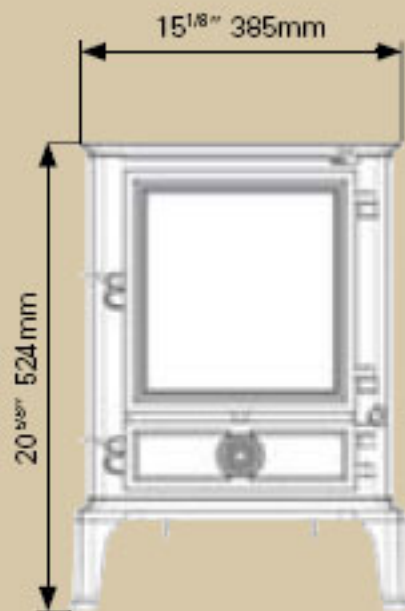

Brunel 1A

Weight: 62kg

Connects with 5" flue pipe using:

Size	With door	Without door
1' straight	4504	4500
2' straight	4505	4501
3' straight	4506	4502
1' 3" – 2' 1" (telescopic)		4542
3' 4" – 4' 6" (telescopic)		4540
Tee piece with end cap		4516

For coloured enamel flue pipe codes see page 62.

Maximum heat output:

To boiler 2.0kW (6,800 BTU's)

To room 2.0kW (6,800 BTU's)

Total 4kW (13,600 BTU's)

(A) and (B) Tapping points for boiler options.