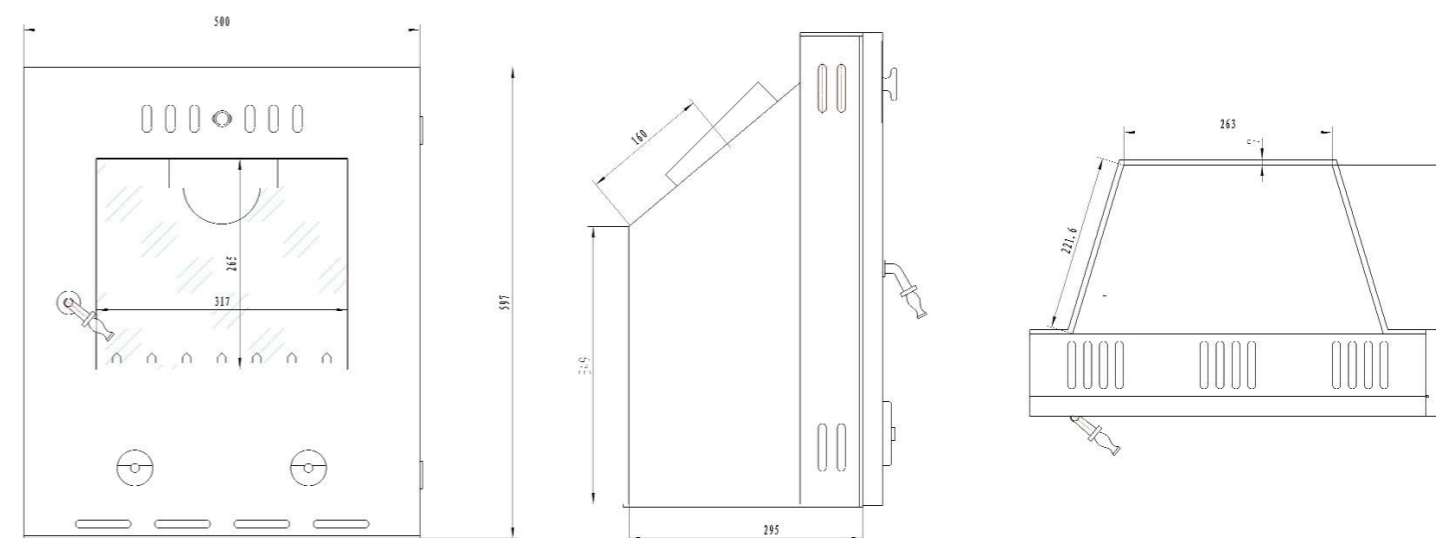

AVAILABLE IN

cast iron

brown enamel

black enamel

DIMENSIONS AND SPECIFICATIONS

The Aran - 6kW room heater

Boiler option	No	Total power	6kW
Finishes available	cast iron, brown or black enamel	Output to water (boiler option)	-
Size (h x w x d mm)	650 x 450 x 370	Output to room	6kW
Flue outlet	rear or top	Cleanburn (improved efficiencies)	yes
Flue diameter	125 mm	Airwash (glass cleaning)	yes
CE EN13240 approved	Yes	Adjustable burn rate	yes

DIMENSIONS AND SPECIFICATIONS

The Basket - 21kW Stove

Boiler option	Yes	Total power	21kW
Finishes available	cast iron, brown or black enamel	Output to water (boiler option)	15kW
Size (h x w x d mm)	820 x 610 x 560	Output to room	6kW
Flue outlet	rear or top	Cleanburn (improved efficiencies)	yes
Flue diameter	152 mm	Airwash (glass cleaning)	yes
CE EN13240 approved	Yes	Adjustable burn rate	yes

The Skellig - 11.5kW Stove

Boiler option	Yes	Total power	11.5kW
Finishes available	cast iron, brown or black enamel	Output to water (boiler option)	7.5kW
Size (h x w x d mm)	680 x 540 x 420	Output to room	4kW
Flue outlet	rear or top	Cleanburn (improved efficiencies)	yes
Flue diameter	152 mm	Airwash (glass cleaning)	yes
CE EN13240 approved	Yes	Adjustable burn rate	yes

The Valentia - 7kW Insert Stove

Boiler option	No	Total power	7kW
Finishes available	cast iron	Output to water (boiler option)	-
Size (h x w x d mm)	597 x 500 x 295 (recessed)	Output to room	7kW
Flue outlet	top	Cleanburn (improved efficiencies)	yes
Flue diameter	152 mm	Airwash (glass cleaning)	yes
CE EN13240 approved	pending approval	Adjustable burn rate	yes