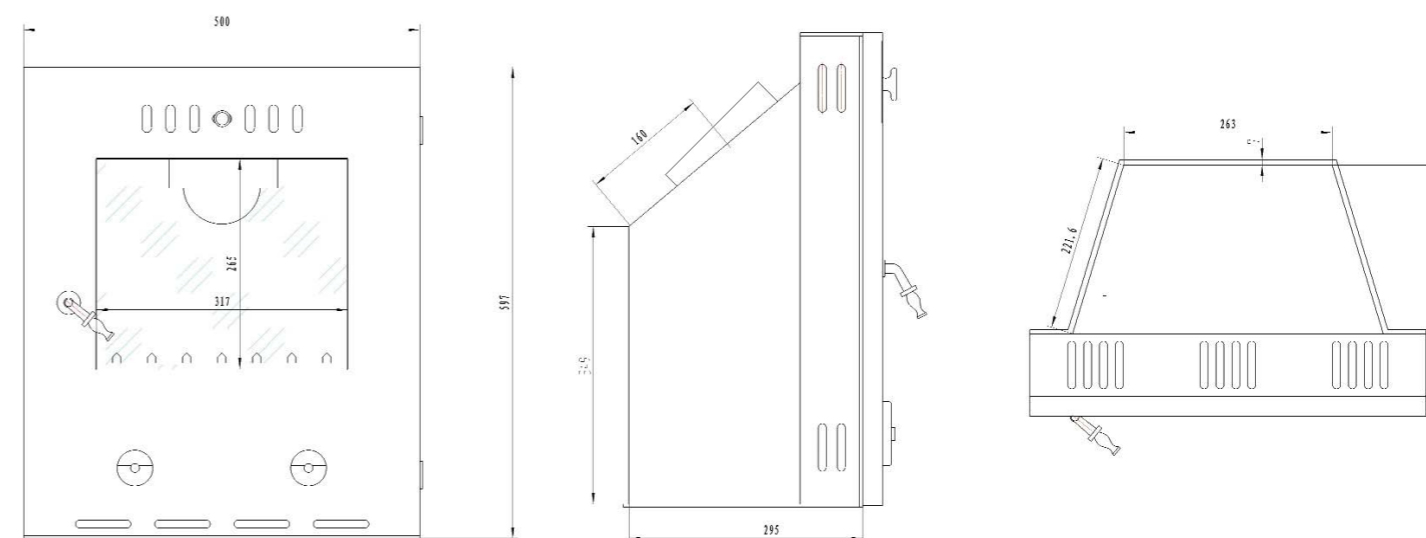

AVAILABLE IN

cast iron

brown enamel

black enamel

DIMENSIONS AND SPECIFICATIONS

The Aran - 6kW room heater

Boiler option	No	Total power	6kW
Finishes available	cast iron, brown or black enamel	Output to water (boiler option)	-
Size (h x w x d mm)	650 x 450 x 370	Output to room	6kW
Flue outlet	rear or top	Cleanburn (improved efficiencies)	yes
Flue diameter	125 mm	Airwash (glass cleaning)	yes
CE EN13240 approved	Yes	Adjustable burn rate	yes

DIMENSIONS AND SPECIFICATIONS

The Basket - 21kW Stove

Boiler option	Yes	Total power	21kW
Finishes available	cast iron, brown or black enamel	Output to water (boiler option)	15kW
Size (h x w x d mm)	820 x 610 x 560	Output to room	6kW
Flue outlet	rear or top	Cleanburn (improved efficiencies)	yes
Flue diameter	152 mm	Airwash (glass cleaning)	yes
CE EN13240 approved	Yes	Adjustable burn rate	yes

The Skellig - 11.5kW Stove

Boiler option	Yes	Total power	11.5kW
Finishes available	cast iron, brown or black enamel	Output to water (boiler option)	7.5kW
Size (h x w x d mm)	680 x 540 x 420	Output to room	4kW
Flue outlet	rear or top	Cleanburn (improved efficiencies)	yes
Flue diameter	152 mm	Airwash (glass cleaning)	yes
CE EN13240 approved	Yes	Adjustable burn rate	yes

The Valentia - 7kW Insert Stove

Boiler option	No	Total power	7kW
Finishes available	cast iron	Output to water (boiler option)	-
Size (h x w x d mm)	597 x 500 x 295 (recessed)	Output to room	7kW
Flue outlet	top	Cleanburn (improved efficiencies)	yes
Flue diameter	152 mm	Airwash (glass cleaning)	yes
CE EN13240 approved	pending approval	Adjustable burn rate	yes