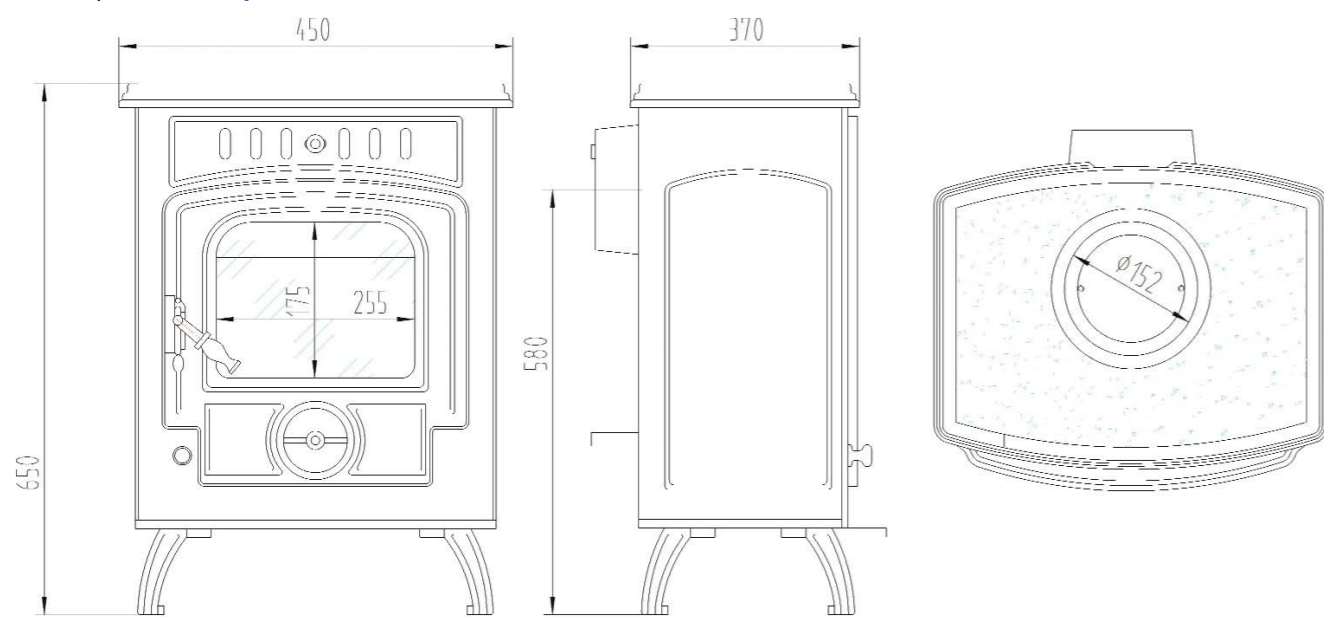

AVAILABLE IN

cast iron

brown enamel

black enamel

DIMENSIONS AND SPECIFICATIONS

The Aran - 6kW room heater

Boiler option	No	Total power	6kW
Finishes available	cast iron, brown or black enamel	Output to water (boiler option)	-
Size (h x w x d mm)	650 x 450 x 370	Output to room	6kW
Flue outlet	rear or top	Cleanburn (improved efficiencies)	yes
Flue diameter	125 mm	Airwash (glass cleaning)	yes
CE EN13240 approved	Yes	Adjustable burn rate	yes

DIMENSIONS AND SPECIFICATIONS

The Basket - 21kW Stove

Boiler option	Yes	Total power	21kW
Finishes available	cast iron, brown or black enamel	Output to water (boiler option)	15kW
Size (h x w x d mm)	820 x 610 x 560	Output to room	6kW
Flue outlet	rear or top	Cleanburn (improved efficiencies)	yes
Flue diameter	152 mm	Airwash (glass cleaning)	yes
CE EN13240 approved	Yes	Adjustable burn rate	yes

The Skellig - 11.5kW Stove

Boiler option	Yes	Total power	11.5kW
Finishes available	cast iron, brown or black enamel	Output to water (boiler option)	7.5kW
Size (h x w x d mm)	680 x 540 x 420	Output to room	4kW
Flue outlet	rear or top	Cleanburn (improved efficiencies)	yes
Flue diameter	152 mm	Airwash (glass cleaning)	yes
CE EN13240 approved	Yes	Adjustable burn rate	yes

The Valentia - 7kW Insert Stove

Boiler option	No	Total power	7kW
Finishes available	cast iron	Output to water (boiler option)	-
Size (h x w x d mm)	597 x 500 x 295 (recessed)	Output to room	7kW
Flue outlet	top	Cleanburn (improved efficiencies)	yes
Flue diameter	152 mm	Airwash (glass cleaning)	yes
CE EN13240 approved	pending approval	Adjustable burn rate	yes