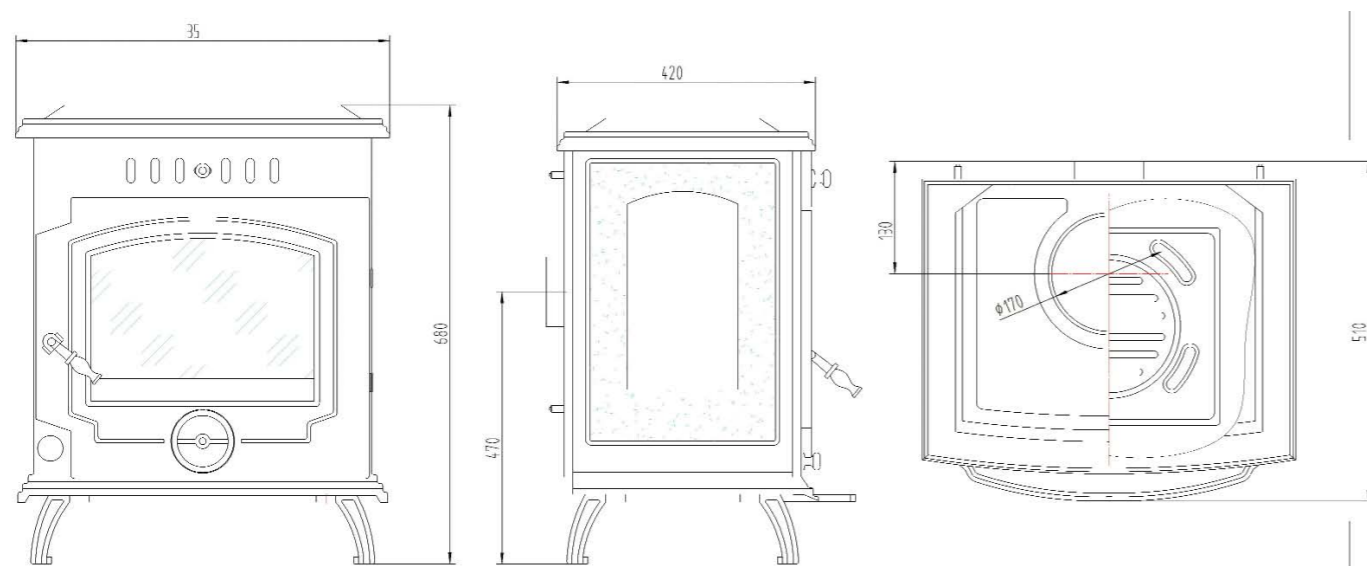

AVAILABLE IN

cast iron

brown enamel

black enamel

DIMENSIONS AND SPECIFICATIONS

The Aran - 6kW room heater

Boiler option	No	Total power	6kW
Finishes available	cast iron, brown or black enamel	Output to water (boiler option)	-
Size (h x w x d mm)	650 x 450 x 370	Output to room	6kW
Flue outlet	rear or top	Cleanburn (improved efficiencies)	yes
Flue diameter	125 mm	Airwash (glass cleaning)	yes
CE EN13240 approved	Yes	Adjustable burn rate	yes

DIMENSIONS AND SPECIFICATIONS

The Basket - 21kW Stove

Boiler option	Yes	Total power	21kW
Finishes available	cast iron, brown or black enamel	Output to water (boiler option)	15kW
Size (h x w x d mm)	820 x 610 x 560	Output to room	6kW
Flue outlet	rear or top	Cleanburn (improved efficiencies)	yes
Flue diameter	152 mm	Airwash (glass cleaning)	yes
CE EN13240 approved	Yes	Adjustable burn rate	yes

The Skellig - 11.5kW Stove

Boiler option	Yes	Total power	11.5kW
Finishes available	cast iron, brown or black enamel	Output to water (boiler option)	7.5kW
Size (h x w x d mm)	680 x 540 x 420	Output to room	4kW
Flue outlet	rear or top	Cleanburn (improved efficiencies)	yes
Flue diameter	152 mm	Airwash (glass cleaning)	yes
CE EN13240 approved	Yes	Adjustable burn rate	yes

The Valentia - 7kW Insert Stove

Boiler option	No	Total power	7kW
Finishes available	cast iron	Output to water (boiler option)	-
Size (h x w x d mm)	597 x 500 x 295 (recessed)	Output to room	7kW
Flue outlet	top	Cleanburn (improved efficiencies)	yes
Flue diameter	152 mm	Airwash (glass cleaning)	yes
CE EN13240 approved	pending approval	Adjustable burn rate	yes