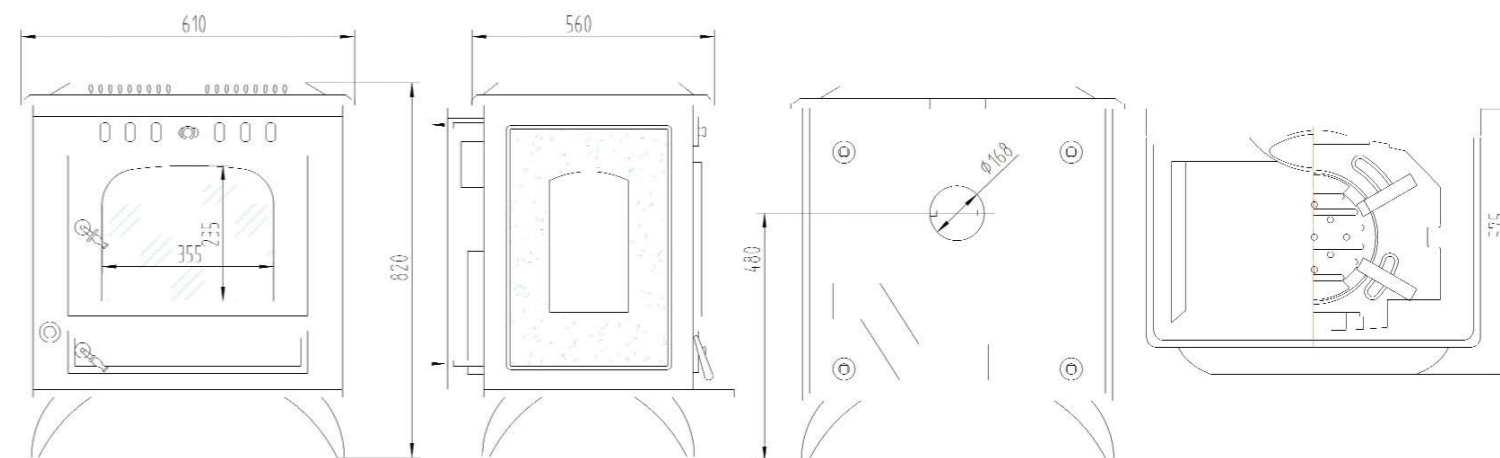

AVAILABLE IN

cast iron

brown enamel

black enamel

DIMENSIONS AND SPECIFICATIONS

The Aran - 6kW room heater

Boiler option	No	Total power	6kW
Finishes available	cast iron, brown or black enamel	Output to water (boiler option)	-
Size (h x w x d mm)	650 x 450 x 370	Output to room	6kW
Flue outlet	rear or top	Cleanburn (improved efficiencies)	yes
Flue diameter	125 mm	Airwash (glass cleaning)	yes
CE EN13240 approved	Yes	Adjustable burn rate	yes

DIMENSIONS AND SPECIFICATIONS

The Basket - 21kW Stove

Boiler option	Yes	Total power	21kW
Finishes available	cast iron, brown or black enamel	Output to water (boiler option)	15kW
Size (h x w x d mm)	820 x 610 x 560	Output to room	6kW
Flue outlet	rear or top	Cleanburn (improved efficiencies)	yes
Flue diameter	152 mm	Airwash (glass cleaning)	yes
CE EN13240 approved	Yes	Adjustable burn rate	yes

The Skellig - 11.5kW Stove

Boiler option	Yes	Total power	11.5kW
Finishes available	cast iron, brown or black enamel	Output to water (boiler option)	7.5kW
Size (h x w x d mm)	680 x 540 x 420	Output to room	4kW
Flue outlet	rear or top	Cleanburn (improved efficiencies)	yes
Flue diameter	152 mm	Airwash (glass cleaning)	yes
CE EN13240 approved	Yes	Adjustable burn rate	yes

The Valentia - 7kW Insert Stove

Boiler option	No	Total power	7kW
Finishes available	cast iron	Output to water (boiler option)	-
Size (h x w x d mm)	597 x 500 x 295 (recessed)	Output to room	7kW
Flue outlet	top	Cleanburn (improved efficiencies)	yes
Flue diameter	152 mm	Airwash (glass cleaning)	yes
CE EN13240 approved	pending approval	Adjustable burn rate	yes