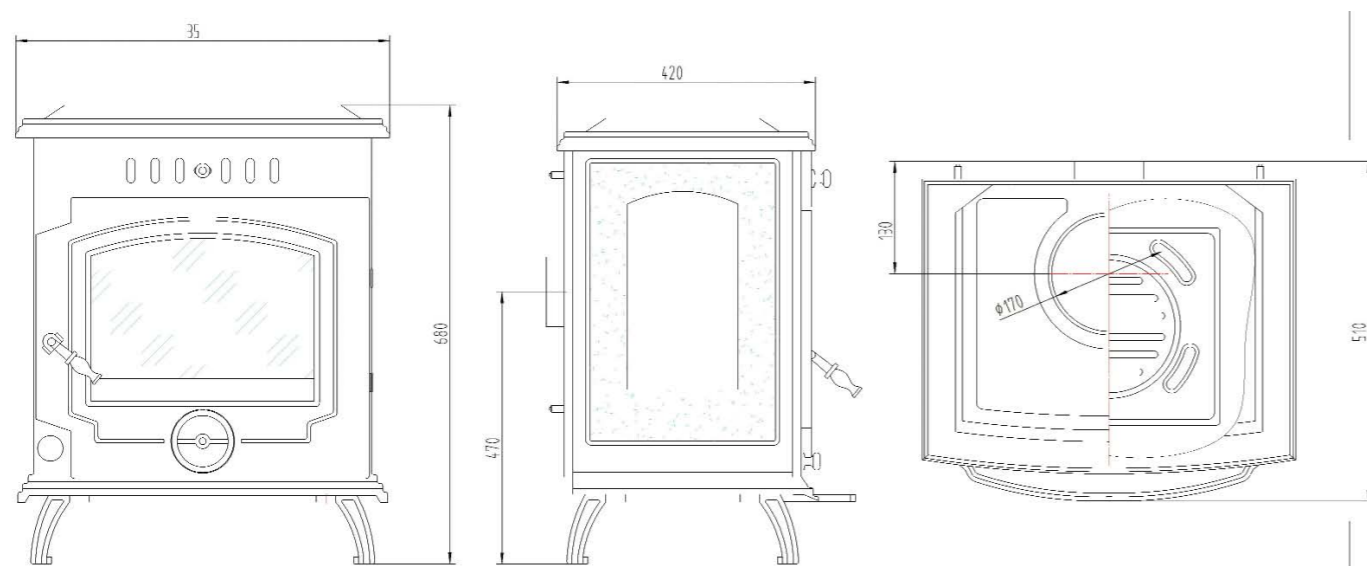

## The Aran - 6kW room heater

Boiler option	No	Total power	6kW
Finishes available	cast iron, brown or black enamel	Output to water (boiler option)	-
Size (h x w x d mm)	650 x 450 x 370	Output to room	6kW
Flue outlet	rear or top	Cleanburn (improved efficiencies)	yes
Flue diameter	125 mm	Airwash (glass cleaning)	yes
CE EN13240 approved	Yes	Adjustable burn rate	yes

# DIMENSIONS AND SPECIFICATIONS

## The Skellig - 11.5kW Stove

Boiler option	Yes	Total power	11.5kW
Finishes available	cast iron, brown or black enamel	Output to water (boiler option)	7.5kW
Size (h x w x d mm)	680 x 540 x 420	Output to room	4kW
Flue outlet	rear or top	Cleanburn (improved efficiencies)	yes
Flue diameter	152 mm	Airwash (glass cleaning)	yes
CE EN13240 approved	Yes	Adjustable burn rate	yes

## The Valentia - 7kW Insert Stove

Boiler option	No	Total power	7kW
Finishes available	cast iron	Output to water (boiler option)	-
Size (h x w x d mm)	597 x 500 x 295 (recessed)	Output to room	7kW
Flue outlet	top	Cleanburn (improved efficiencies)	yes
Flue diameter	152 mm	Airwash (glass cleaning)	yes
CE EN13240 approved	pending approval	Adjustable burn rate	yes