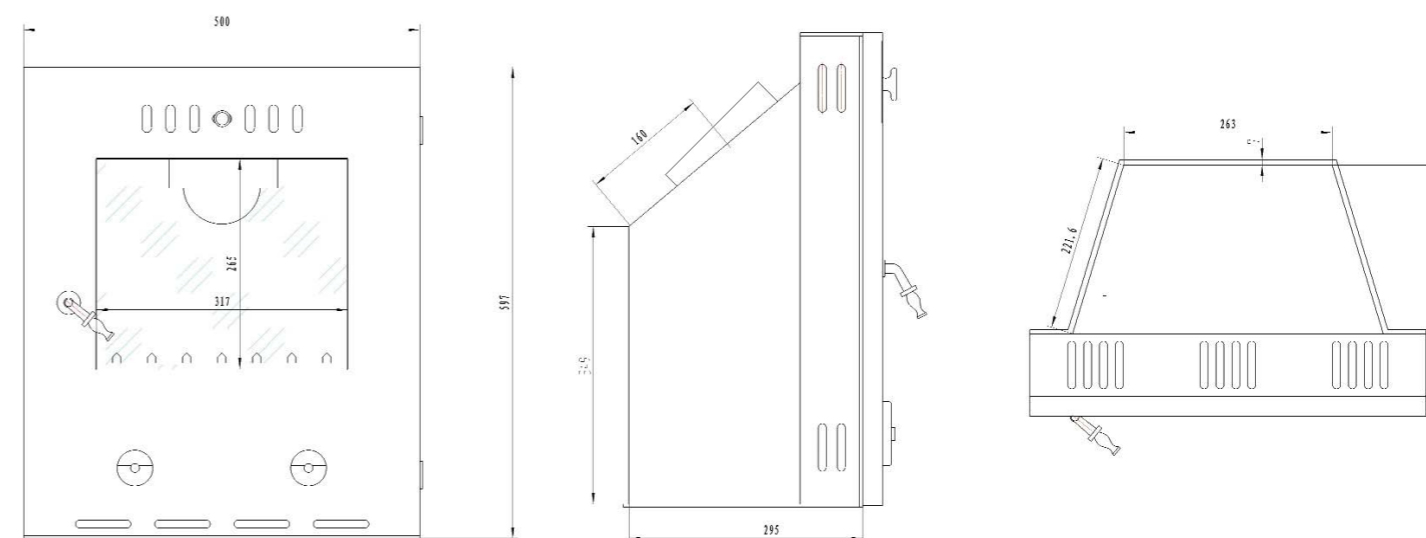

# DIMENSIONS AND SPECIFICATIONS

## The Basket - 21kW Stove

Boiler option	Yes	Total power	21kW
Finishes available	cast iron, brown or black enamel	Output to water (boiler option)	15kW
Size (h x w x d mm)	820 x 610 x 560	Output to room	6kW
Flue outlet	rear or top	Cleanburn (improved efficiencies)	yes
Flue diameter	152 mm	Airwash (glass cleaning)	yes
CE EN13240 approved	Yes	Adjustable burn rate	yes

## The Skellig - 11.5kW Stove

Boiler option	Yes	Total power	11.5kW
Finishes available	cast iron, brown or black enamel	Output to water (boiler option)	7.5kW
Size (h x w x d mm)	680 x 540 x 420	Output to room	4kW
Flue outlet	rear or top	Cleanburn (improved efficiencies)	yes
Flue diameter	152 mm	Airwash (glass cleaning)	yes
CE EN13240 approved	Yes	Adjustable burn rate	yes

## The Valentia - 7kW Insert Stove

Boiler option	No	Total power	7kW
Finishes available	cast iron	Output to water (boiler option)	-
Size (h x w x d mm)	597 x 500 x 295 (recessed)	Output to room	7kW
Flue outlet	top	Cleanburn (improved efficiencies)	yes
Flue diameter	152 mm	Airwash (glass cleaning)	yes
CE EN13240 approved	pending approval	Adjustable burn rate	yes