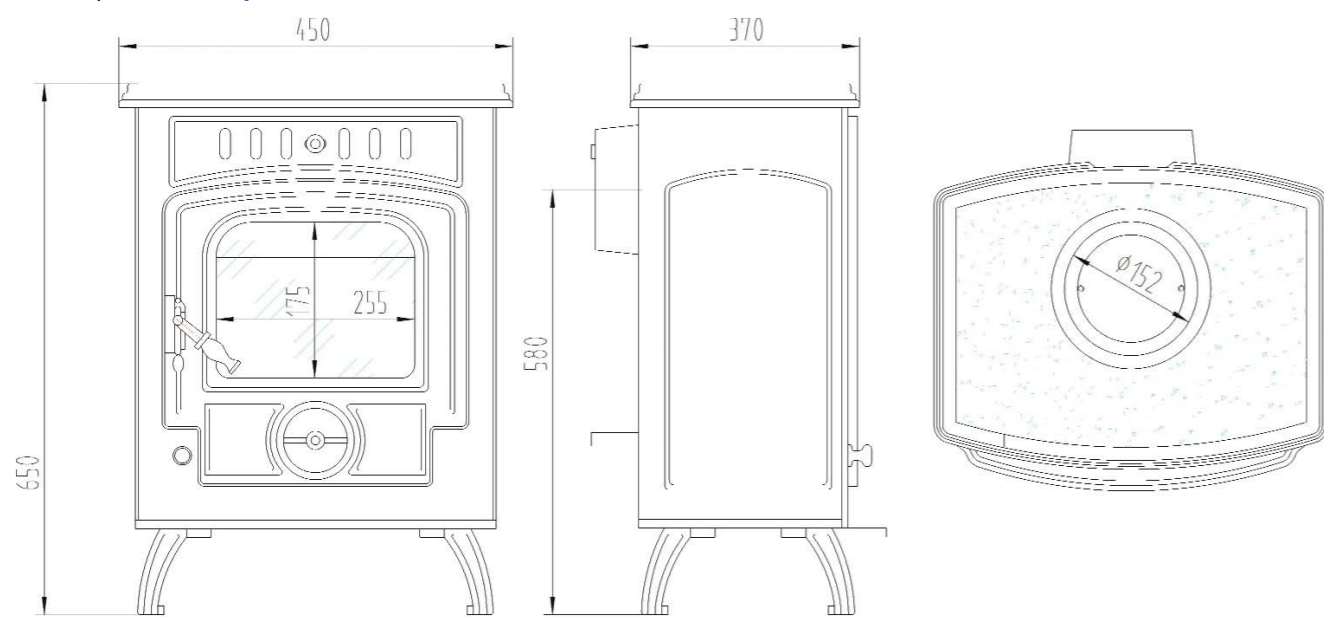

### Specifications

- Power - 7kW (23,898BTU)
- Boiler Option - No
- Colour - Cast Iron
- Self Cleaning (airwash) - Yes
- Flue Location - Rear
- Flue Size - 5"

# DIMENSIONS AND SPECIFICATIONS

## The Aran - 6kW room heater

Boiler option	No	Total power	6kW
Finishes available	cast iron, brown or black enamel	Output to water (boiler option)	-
Size (h x w x d mm)	650 x 450 x 370	Output to room	6kW
Flue outlet	rear or top	Cleanburn (improved efficiencies)	yes
Flue diameter	125 mm	Airwash (glass cleaning)	yes
CE EN13240 approved	Yes	Adjustable burn rate	yes

## The Valentia - 7kW Insert Stove

Boiler option	No	Total power	7kW
Finishes available	cast iron	Output to water (boiler option)	-
Size (h x w x d mm)	597 x 500 x 295 (recessed)	Output to room	7kW
Flue outlet	top	Cleanburn (improved efficiencies)	yes
Flue diameter	152 mm	Airwash (glass cleaning)	yes
CE EN13240 approved	pending approval	Adjustable burn rate	yes