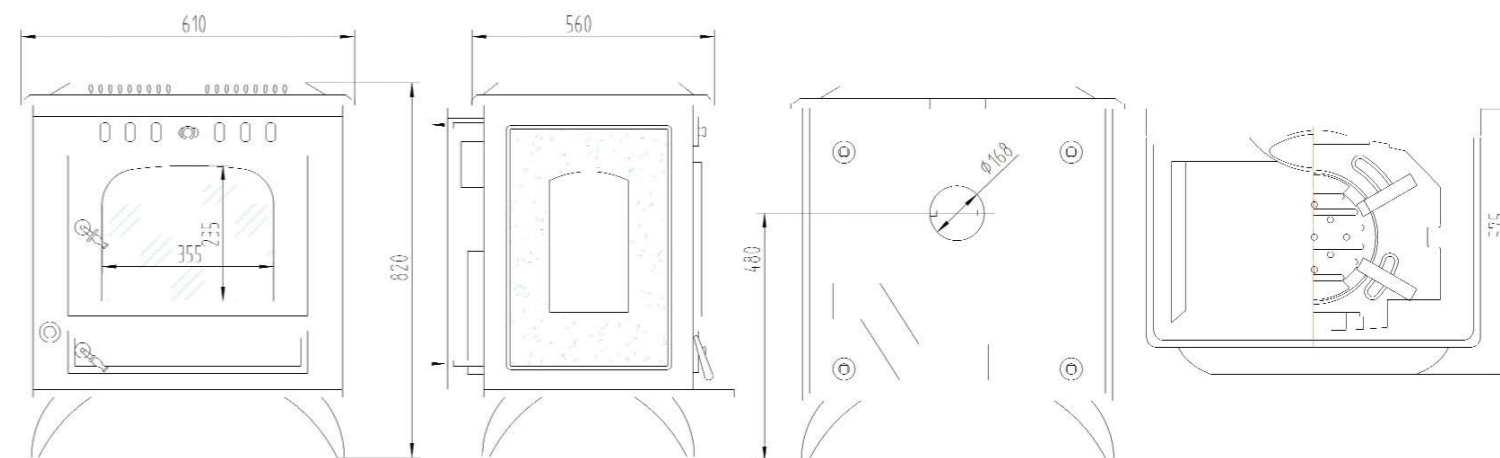

DIMENSIONS AND SPECIFICATIONS

The Basket - 21kW Stove

Boiler option	Yes	Total power	21kW
Finishes available	cast iron, brown or black enamel	Output to water (boiler option)	15kW
Size (h x w x d mm)	820 x 610 x 560	Output to room	6kW
Flue outlet	rear or top	Cleanburn (improved efficiencies)	yes
Flue diameter	152 mm	Airwash (glass cleaning)	yes
CE EN13240 approved	Yes	Adjustable burn rate	yes